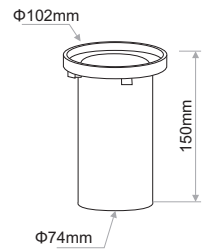

DOKOS

Installation Manual

DOKOS ROUND

DOKOS SQUARE

1

 **Attention**
Switch off the main power.

For cable connection you must use IP67/IP68 connectos or junction box.