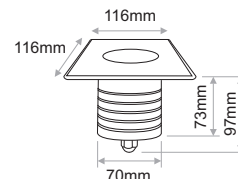

DOKOS

Installation Manual

DOKOS ROUND

DOKOS SQUARE

1

 **Attention**
Switch off the main power.

For cable connection you must use IP67/IP68 connectos or junction box.