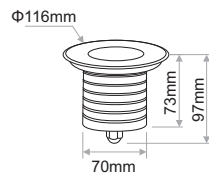

DOKOS

Installation Manual

DOKOS ROUND

DOKOS SQUARE

1

 **Attention**
Switch off the main power.

For cable connection you must use IP67/IP68 connectos or junction box.